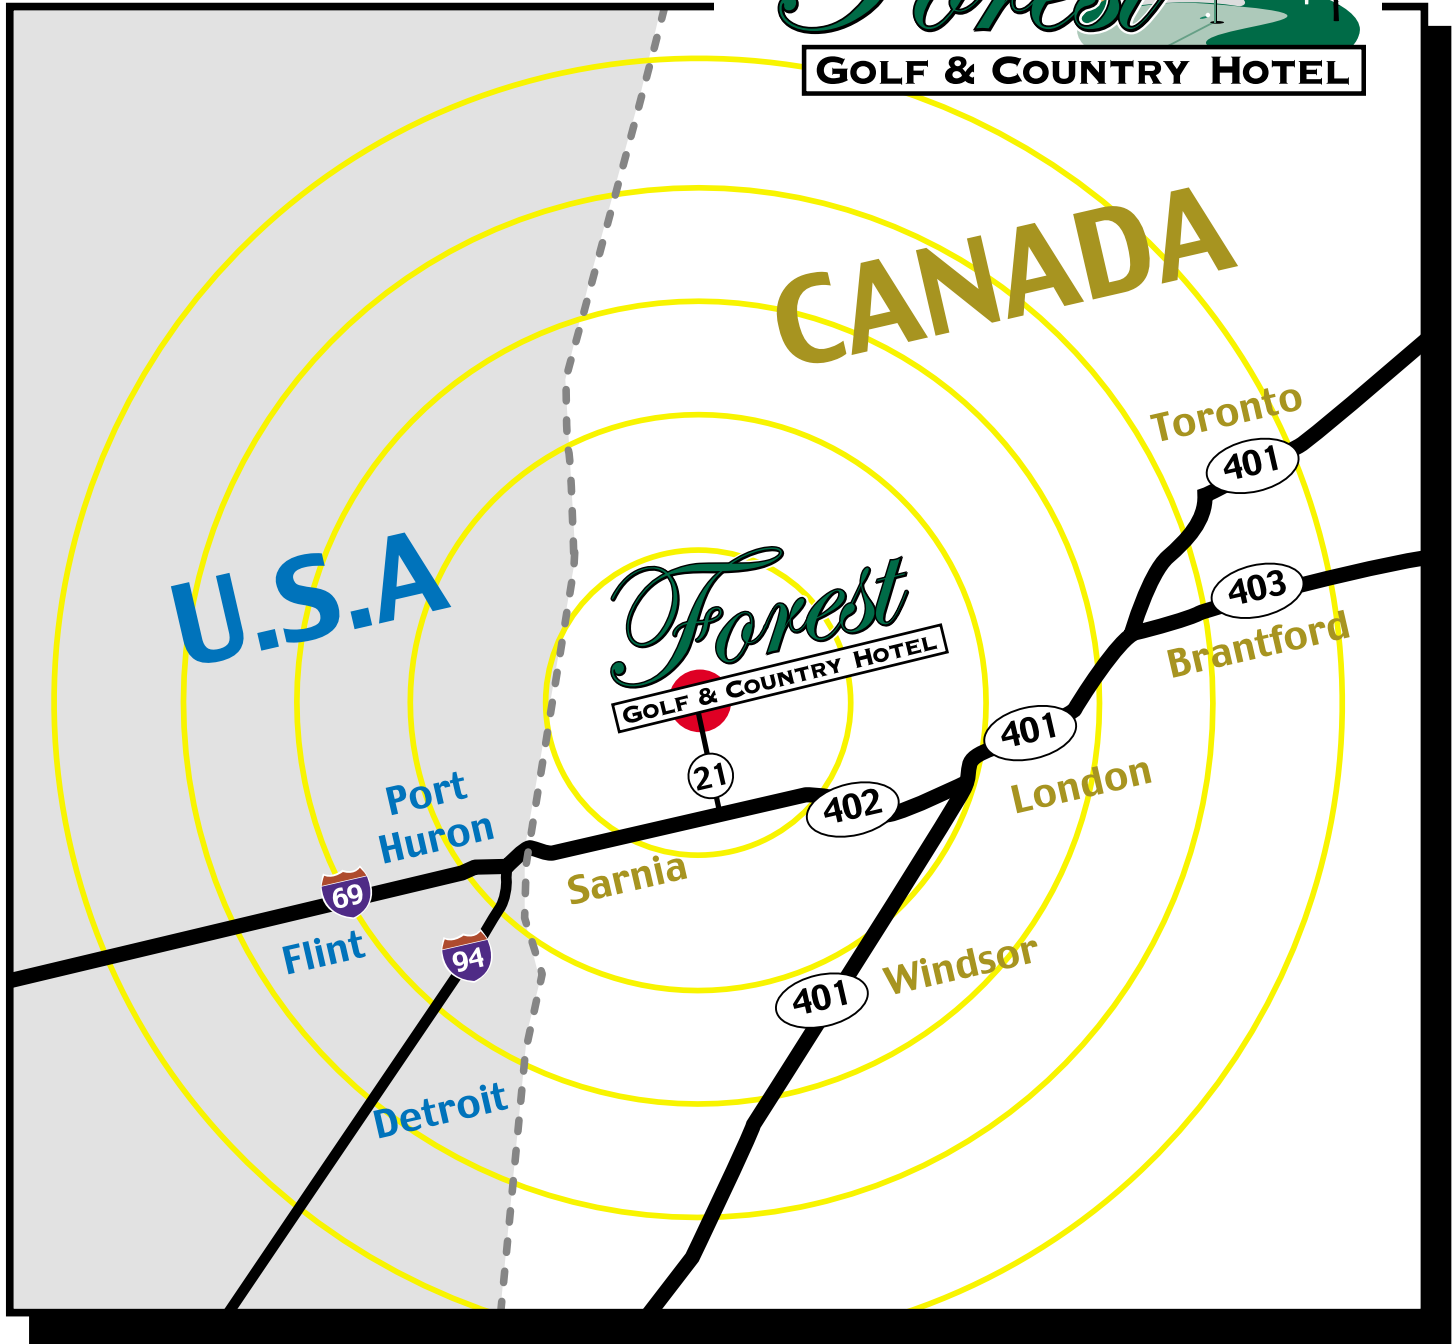

Exit at #34 ( Hwy.#21 North )

**102 Main Street South  
Forest, ON Canada, N0N 1J0**

Toll Free:  
**1-800-265-0214**  
Local: 519-786-2397

**Driving to Forest, Ontario from:**

- Toronto - 3 hours • London - 45 minutes
- Sarnia/Port Huron - 30 minutes
- Detroit - 90 minutes • Toledo - 2.5 hours

**FOREST ONTARIO CANADA**